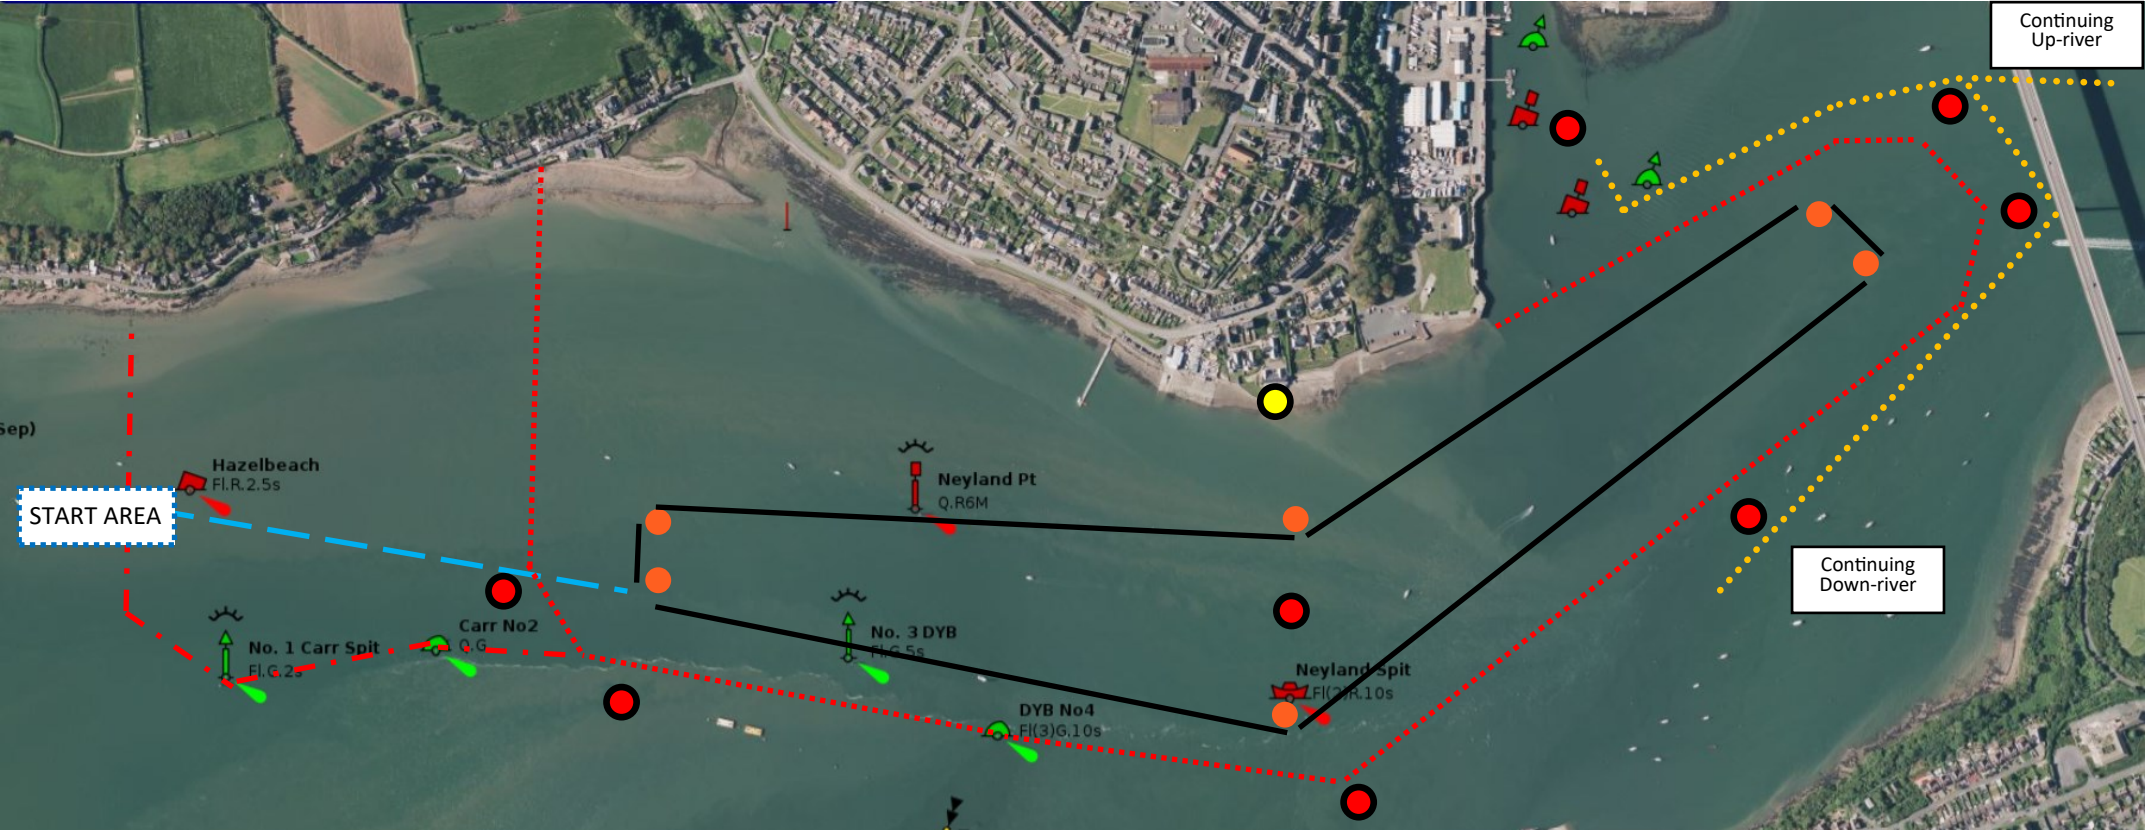

CLEDDAU SKI RACE

2025

COURSE PLAN

- . - . Temporary Exclusion Zone (Start time only)
- Exclusion Zone (During race times)
- Neyland Yacht Haven (Designated Route)
- - - - Race Line (Start Area to race course)

- Race Line
- Inflatable Orange Turn Buoy
- Safety Boat
- Safety Officer